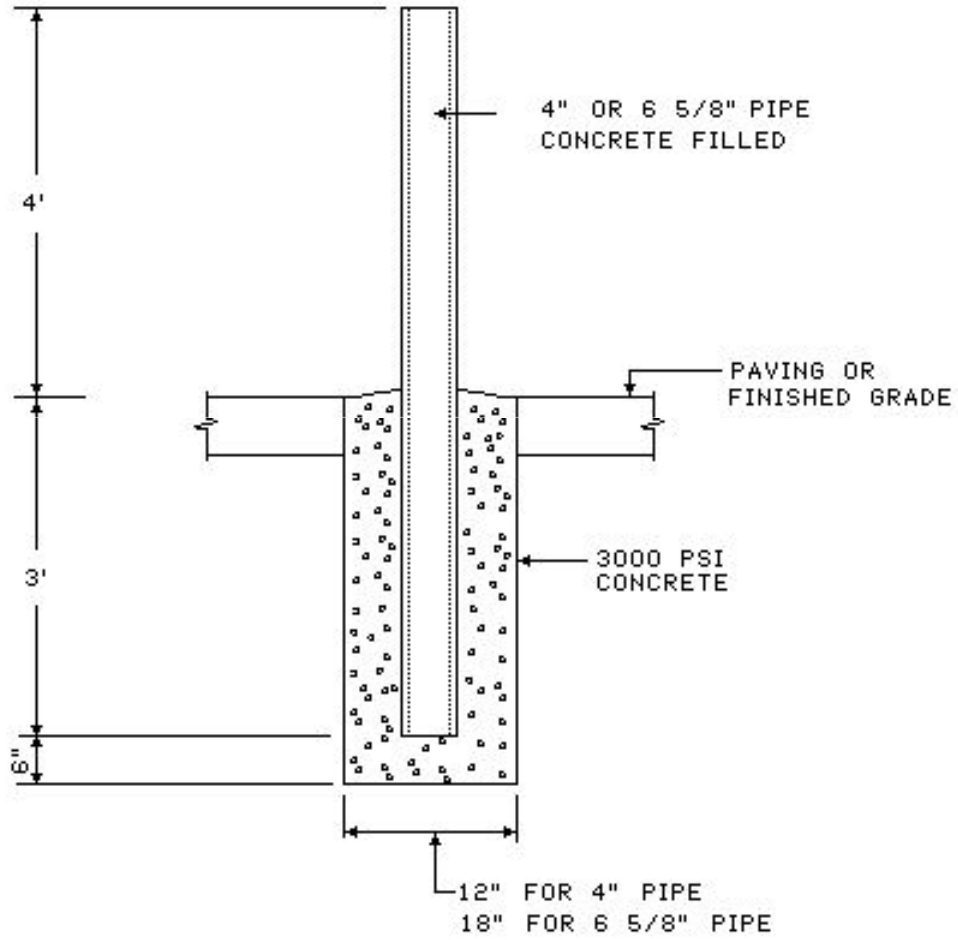

# PIPE BOLLARD DETAIL

BOLLARD DETAIL

STEELCO CHAIN LINK FENCE ERECTING CO., INC.  
19 BROOK ROAD  
NEEDHAM HEIGHTS, MASS 02494  
(781) 449-8990

DRAWN BY: DM 02/18/14

SCALE: NONE

PAGE:

REVISED: 02/18/14

FILE: BOLLARDa